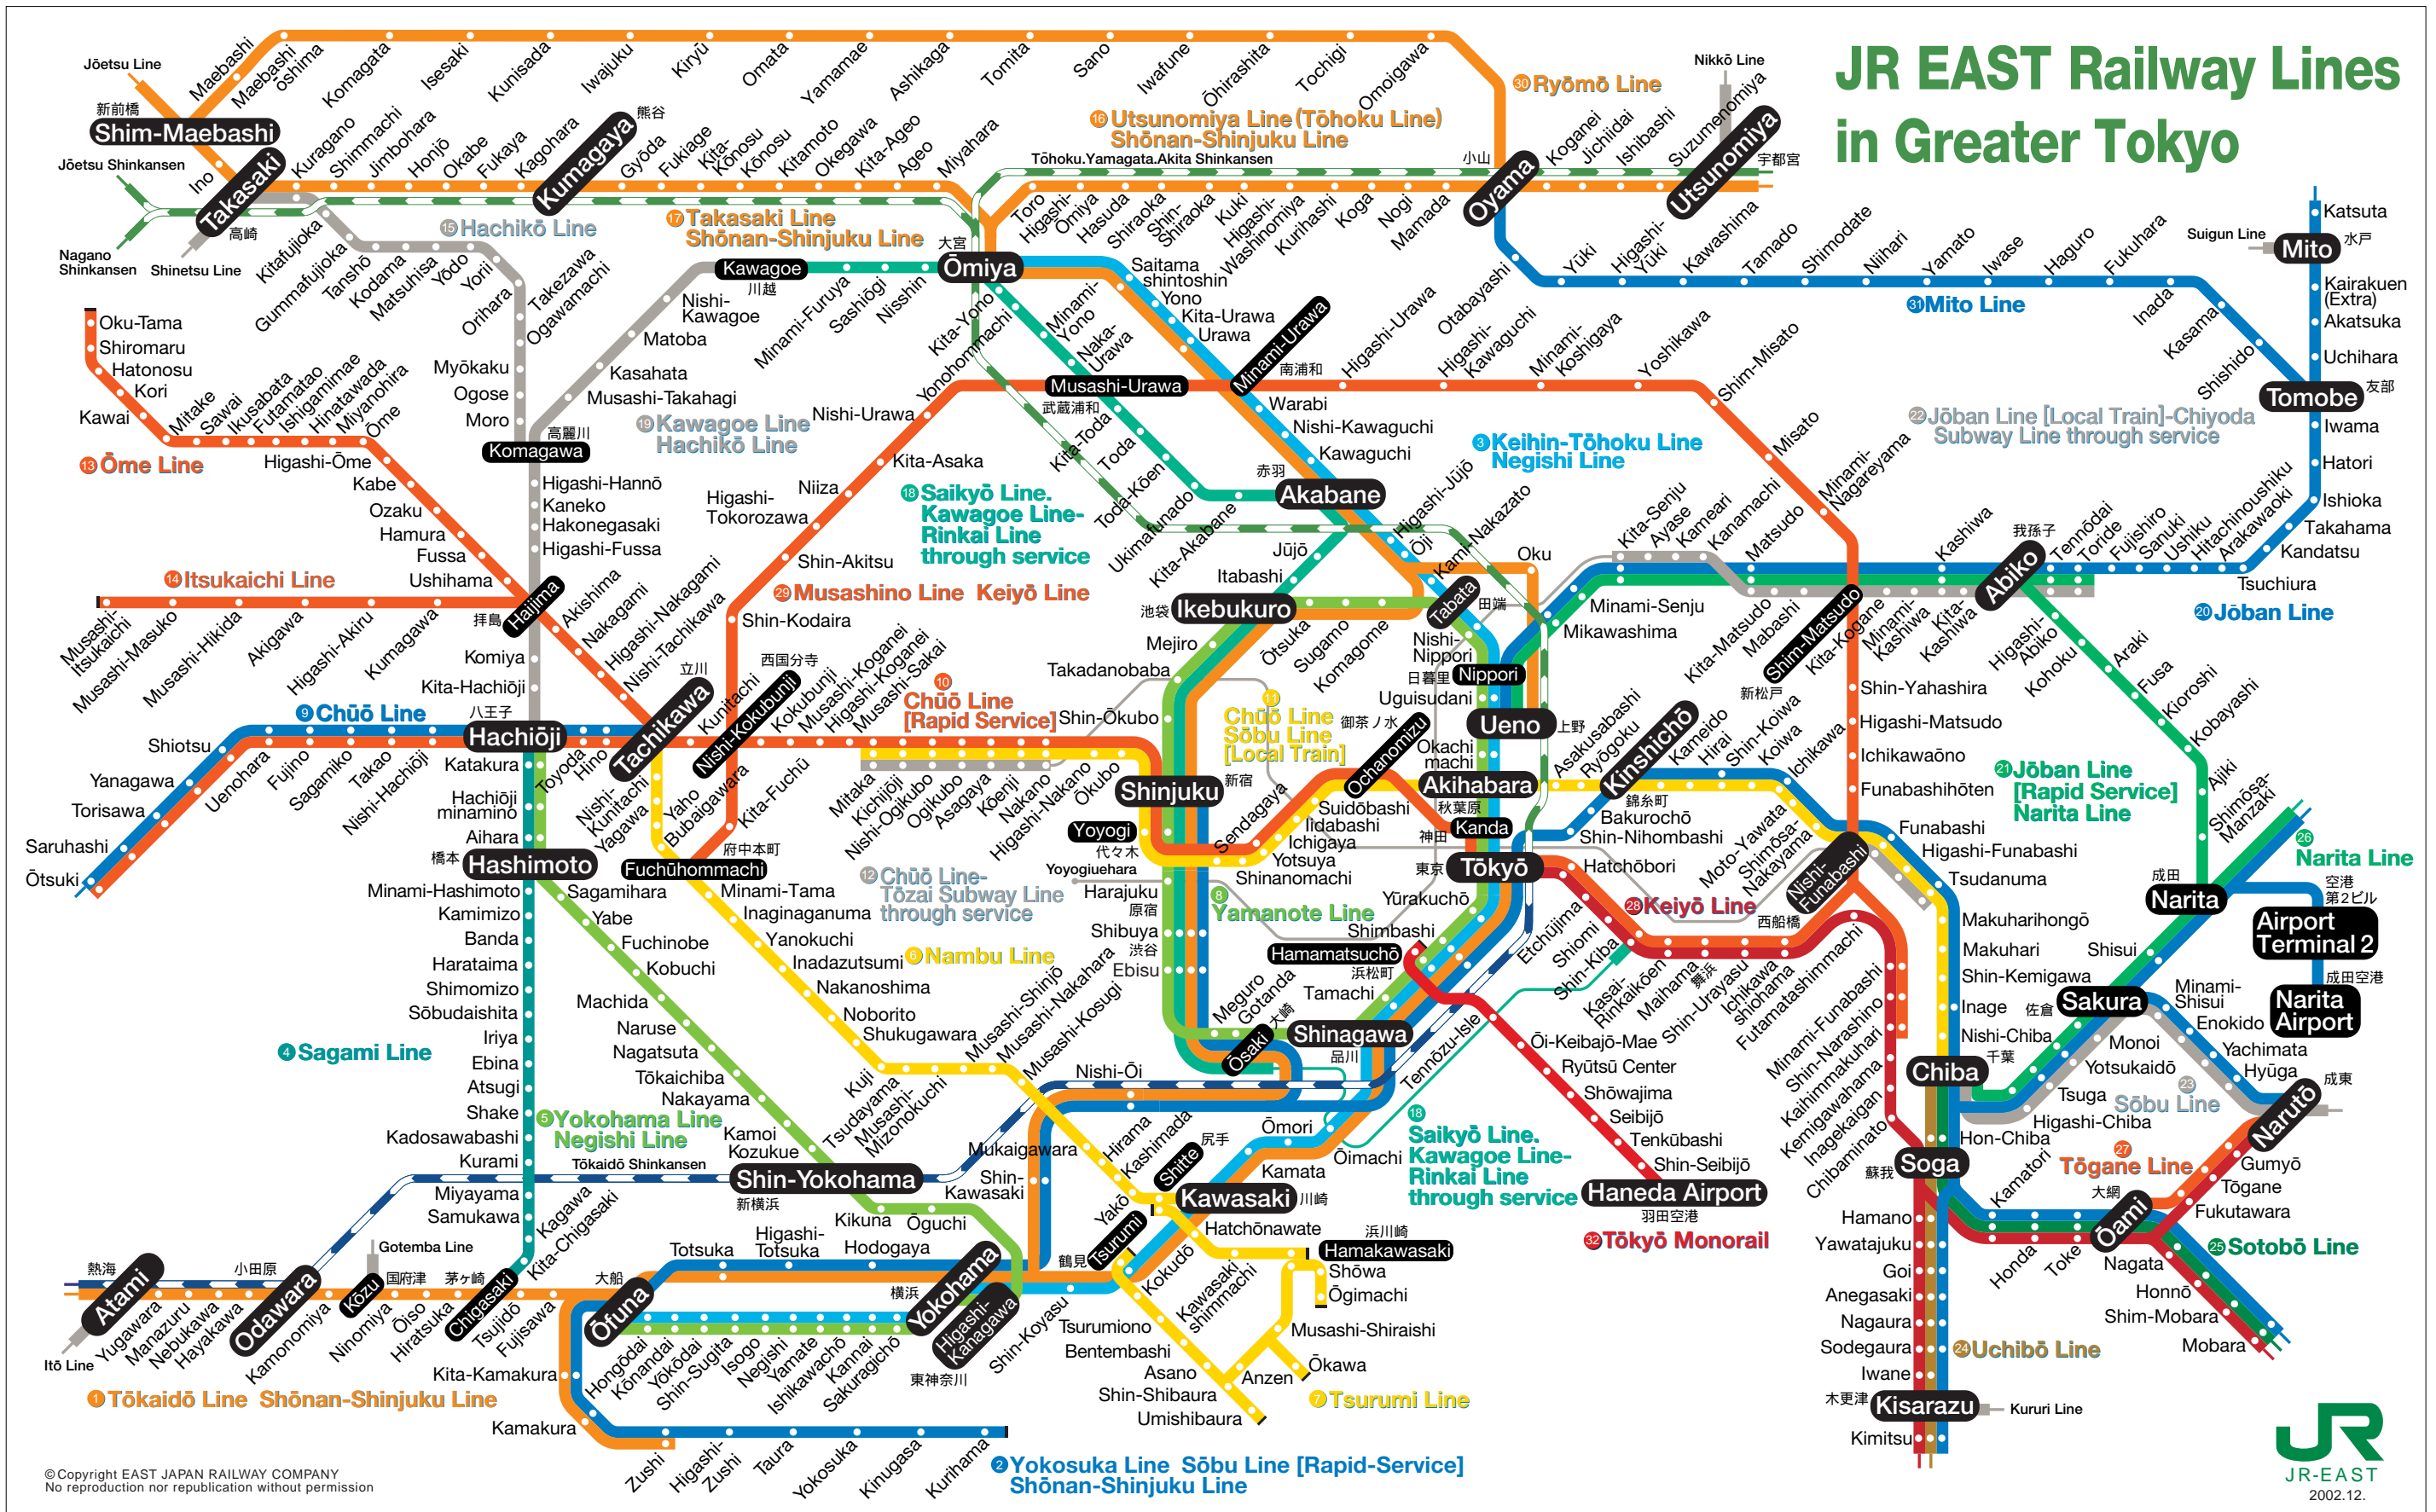

JR EAST Railway Lines in Greater Tokyo

© Copyright EAST JAPAN RAILWAY COMPANY
No reproduction nor republication without permission

- | | | | | |
|---|---|--|---|---|
| <ul style="list-style-type: none"> ① Tōkaidō Line Shōnan-Shinjuku Line ② Yokosuka Line Sōbu Line [Rapid Service] Shōnan-Shinjuku Line ③ Keihin-Tōhoku Line Negishi Line ④ Sagami Line ⑤ Yokohama Line Negishi Line ⑥ Nambu Line | <ul style="list-style-type: none"> ⑦ Tsurumi Line ⑧ Yamanote Line ⑨ Chūō Line ⑩ Chūō Line [Rapid Service] ⑪ Chūō Line Sōbu Line [Local Train] ⑫ Chūō Line-Tōzai Subway Line through service | <ul style="list-style-type: none"> ⑬ Ōme Line ⑭ Itsukaichi Line ⑮ Hachikō Line ⑯ Utsunomiya Line (Tōhoku Line) Shōnan-Shinjuku Line ⑰ Takasaki Line Shōnan-Shinjuku Line ⑱ Saikyō Line. Kawagoe Line-Rinkai Line through service | <ul style="list-style-type: none"> ⑲ Kawagoe Line Hachikō Line ⑳ Jōban Line ㉑ Jōban Line [Rapid Service] Narita Line ㉒ Jōban Line [Local Train]-Chiyoda Subway Line through service ㉓ Sōbu Line ㉔ Uchibō Line | <ul style="list-style-type: none"> ㉕ Sotobō Line ㉖ Narita Line ㉗ Tōgane Line ㉘ Keiyō Line ㉙ Musashino Line Keiyō Line ㉚ Ryōmō Line ㉛ Mito Line ㉜ Tōkyō Monorail |
|---|---|--|---|---|